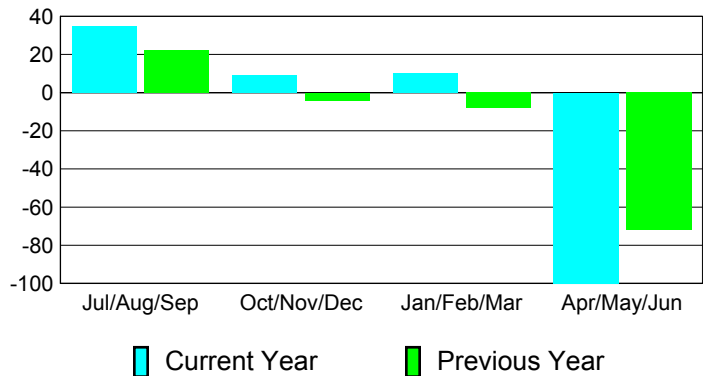

**Membership Results
2010-2011**

**Membership
2009-2010**

Month	Net Memb Goal	Actual New Memb	Actual Dropped Memb	Gain/Loss of Memb	Gain/Loss of Memb
Jul/Aug/Sep	30	86	-51	35	22
Oct/Nov/Dec	30	39	-30	9	-4
Jan/Feb/Mar	10	56	-46	10	-8
Apr/May/June	-10	50	-150	-100	-72
Totals	60	231	-277	-46	-62

Membership Results 2010-2011

Goal, New, Dropped, Gain/Loss

Comparison of Membership Gain/Loss

Current Year Compared to the Previous Year

Gender Comparison 2010-2011

Jul/Aug/Sep

Oct/Nov/Dec

Jan/Feb/Mar