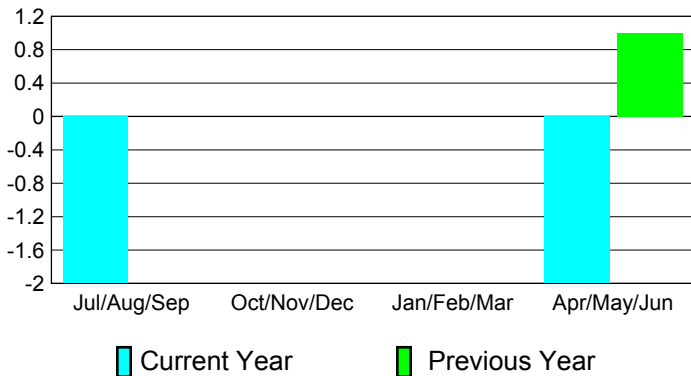

2010-2011 GMT Reports for District (or Undistricted) **District 337 B**

GMT: Junichi Takata

Location: JAPAN

GMT CA: 5

CLUBS

**Club Results
2010-2011**

**Clubs
2009-2010**

Month	New Club Goal	Actual New Clubs	Actual Dropped Clubs	Gain/Loss of Clubs	Gain/Loss of Clubs
Jul/Aug/Sep	0	0	-2	-2	0
Oct/Nov/Dec	0	0	0	0	0
Jan/Feb/Mar	0	0	0	0	0
Apr/May/June	1	0	-2	-2	1
Totals	1	0	-4	-4	1

Club Results 2010-2011

Goal, New, Dropped, Gain/Loss

Comparison of Club Gain/Loss

Current Year Compared to the Previous Year

YTD Status Quo Clubs 2010-2011

Status Quo Clubs Compared to Status Quo Members

MEMBERSHIP