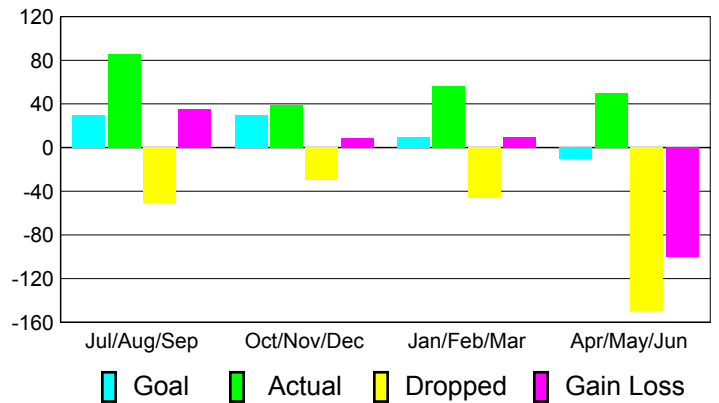

Membership Results 2010-2011

Goal, New, Dropped, Gain/Loss

Comparison of Membership Gain/Loss

Current Year Compared to the Previous Year