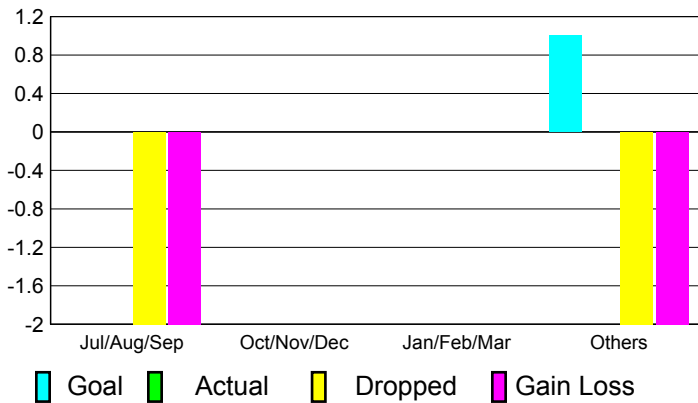

2010-2011 GMT Reports for District (or Undistricted) **District 337 B**

GMT: Junichi Takata

Location: JAPAN

GMT CA: 5

CLUBS

**Club Results
2010-2011**

**Clubs
2009-2010**

Month	New Club Goal	Actual New Clubs	Actual Dropped Clubs	Gain/Loss of Clubs	Gain/Loss of Clubs
Jul/Aug/Sep	0	0	-2	-2	0
Oct/Nov/Dec	0	0	0	0	0
Jan/Feb/Mar	0	0	0	0	0
Apr/May/June	1	0	-2	-2	1
Totals	1	0	-4	-4	1

Club Results 2010-2011

Goal, New, Dropped, Gain/Loss

Comparison of Club Gain/Loss

Current Year Compared to the Previous Year

YTD Status Quo Clubs 2010-2011

Status Quo Clubs Compared to Status Quo Members

MEMBERSHIP